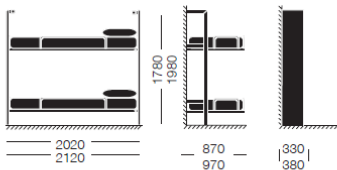

Extra charges:

Discount for bunk bed without ladder = 48€

Recommended mattress: 15 cm thick maximum in bunk beds and bed. In Double and Tween beds, 20 cm.

Optional gas operated aperture/closing (Bunk bed, bunk bed studio and Bed) = +117€ /bed.

Option high safety bar: +70 €

LI00 Bunk folding bed

Weight 190: 106 / 115 Kg

Weight 200: 110 / 120 Kg

	Frame	Melamine Front White	Melamine Front Beech / Other colours
190 x 80 cm	1.333 €	1.482 €	1.554 €
190 x 90 cm	1.352 €	1.495 €	1.560 €
200 x 80 cm	1.411 €	1.547 €	1.612 €
200 x 90 cm	1.424 €	1.554 €	1.619 €

Side cover (unit)	Natural beech	Stained beech
176,5 x 32,8 cm	234 €	247 €
196,5 x 37,8 cm	286 €	299 €

LI01 Folding bed

Weight 190: 68 / 72 Kg

Weight 200: 71 / 75 Kg

	Frame	Melamine Front White	Melamine Front Beech / Other colours
190 x 80 cm	696 €	839 €	923 €
190 x 90 cm	722 €	871 €	930 €
200 x 80 cm	735 €	884 €	936 €
200 x 90 cm	761 €	917 €	962 €

Side cover (unit)	Natural beech	Stained beech
93,2 x 32,8 cm	130 €	143 €
103,2 x 37,8 cm	143 €	156 €

LI02 Studio folding bed

Weight 190: 108 / 113 Kg
Weight 200: 113 / 119 Kg

	Frame	Melamine Front White	Melamine Front Beech / Other colours
190 x 80 cm	917 €	1.183 €	1.255 €
190 x 90 cm	949 €	1.229 €	1.300 €
190 x 80 cm (no table)		1.040 €	1.073 €
190 x 90 cm (no table)		1.080 €	1.138 €
200 x 80 cm	969 €	1.242 €	1.313 €
200 x 90 cm	1.008 €	1.287 €	1.359 €
200 x 80 cm (no table)		1.099 €	1.144 €
200 x 90 cm (no table)		1.131 €	1.183 €