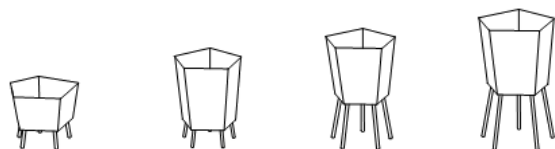

Extras

Hydroponics kit

Iris 140

Outer dimensions (cm)	ø 82
Height (cm)	140
Volume (litre)	480
Weight (kg)	45
Zinc-plated steel	●
Powder coating	○
Corten steel	●
Aluminium planting insert	●
Stainless steel screws	●
Price	1.174,00 1.397,06

Legend

- Standard
- Optional
- Not available

Colours

Corten steel
Other colours on request

Variation

Planting insert permeable (for outdoor use)

FLORA

Price list valid
01.10.2018 - 30.09.2019
VAT
19,0%

	Elevation 30	Elevation 40	Elevation 50	Elevation 60
Outer dimensions (cm)	53 x 53	55 x 55	48 x 48	55 x 55
Height (cm)	45	73	81	102
Planting depth (cm)	29	57	51	57
Volume (litre)	30	60	32	60
Weight (kg)	7	8	8	10
Aluminium container	●	●	●	●
Steel legs, zinc-plated	●	●	●	●
Powder coating	●	●	●	●
Aluminium planting insert	●	●	●	●
Stainless steel screws	●	●	●	●
Castors	-	-	-	-
Mirror	-	-	-	○
Trellis	-	○	-	○
Price	465,00 553,35	485,00 577,15	495,00 589,05	545,00 648,55
Mirror				280,00
Item number 07925				333,20
Trellis		190,00		190,00
Item number 07926		226,10		226,10

Lower price: Recommended retail price including VAT

	Elmas 120	Elmas 160
Outer dimensions (cm)	95 x 44	95 x 44
Height (cm)	122	164
Planting depth (cm)	22	22
Volume (litre)	45	45
Weight (kg)	28	32
Zinc-plated steel	●	●
Powder coating	●	●
Aluminium planting insert	●	●
Stainless steel screws	●	●
Hidden castors	●	●
Price	680,00 809,20	780,00 928,20
Hydroponics kit*	62,00 73,78	62,00 73,78