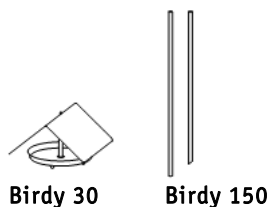

	Wing 70	Wing 160	Wing 200	Wing 250
Outer dimensions (cm)	125 x 63	125 x 63	125 x 63	125 x 63
Height (cm)	70	160	205	250
Planting depth (cm)	55			
Volume (litre)	250			
Weight (kg)	39,0	42,0	49,0	56,0
Aluminium container	●	-	-	-
Construction Aluminium	●	●	●	●
Powder coating	●	●	●	●
Base hot-dip galvanised	●	●	●	●
Colour filter	-	○	○	○
Illumination	-	○	○	○
Individual pattern on request	○	○	○	○
Price*	670,00 797,30	175,00 208,25	1.905,00 2266,95	2.060,00 2451,40

	400	700
Outer dimensions (cm)	60 x 40	103 x 40
Height (cm)	180	180
Weight (kg)	11,8	19,8
Zinc-plated steel	●	●
Powder coating	●	●
Price*	380,00 452,20	485,00 577,15

Legend

- Standard
- Optional
- Not available
- * Price without packaging

Colours

White RAL 9003
Other colours on request

Glow 50

Glow 70

	Glow 50	Glow 70
Outer dimensions (cm)	ø 51	ø 36
Height (cm)	54	70
Weight (kg)	10,0	11,5
Hot-dip galvanised steel	•	•
Ash pan insert	•	-
	380,00	380,00
	452,20	452,20
Item number 07510...	/50	/70

	Birdy 30	Birdy 150
Outer dimensions (cm)	34 x 30	
Base dimensions (cm)	ø 30	ø 1,3
Height (cm)	19	75+70
Weight (kg)	1,6	1,1
Aluminium	●	-
Zinc-plated steel	●	●
Powder coating	●	●
Pillar	○	

- Standard
- Optional
- Not available