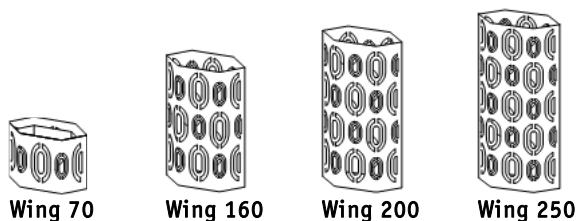

Legend

- Standard
- Optional
- Not available
- * Price without packaging

Colours

White RAL 9003
Other colours on request

FLORA

Price list valid
01.10.2018 - 30.09.2019
VAT
19,0%

	Separo 1200	Separo 1400	Separo 1600	Separo 1800	Separo 2000	Separo I-Bar, 1,0 m
Outer dimensions (cm)	44 x 7,5	68 x 7,5	52 x 7,5	108 x 7,5	108 x 7,5	IPE 120
Height (cm)	118	118	158	158	198	
Weight (kg)	5	7	7	14	18	10
Construction Aluminium	●	●	●	●	●	-
Powder coating	●	●	●	●	●	-
Assembly socket, zinc-plated	●	●	●	●	●	-
I-Beam hot-dip galvanised	○	○	○	○	○	●
Price*	210,00 249,90	268,00 318,92	380,00 452,20	515,00 612,85	618,00 735,42	170,00 202,30

	Wing 70	Wing 160	Wing 200	Wing 250
Outer dimensions (cm)	125 x 63	125 x 63	125 x 63	125 x 63
Height (cm)	70	160	205	250
Planting depth (cm)	55			
Volume (litre)	250			
Weight (kg)	39,0	42,0	49,0	56,0
Aluminium container	●	-	-	-
Construction Aluminium	●	●	●	●
Powder coating	●	●	●	●
Base hot-dip galvanised	●	●	●	●
Colour filter	-	○	○	○
Illumination	-	○	○	○
Individual pattern on request	○	○	○	○
Price*	670,00 797,30	175,00 208,25	1.905,00 2266,95	2.060,00 2451,40