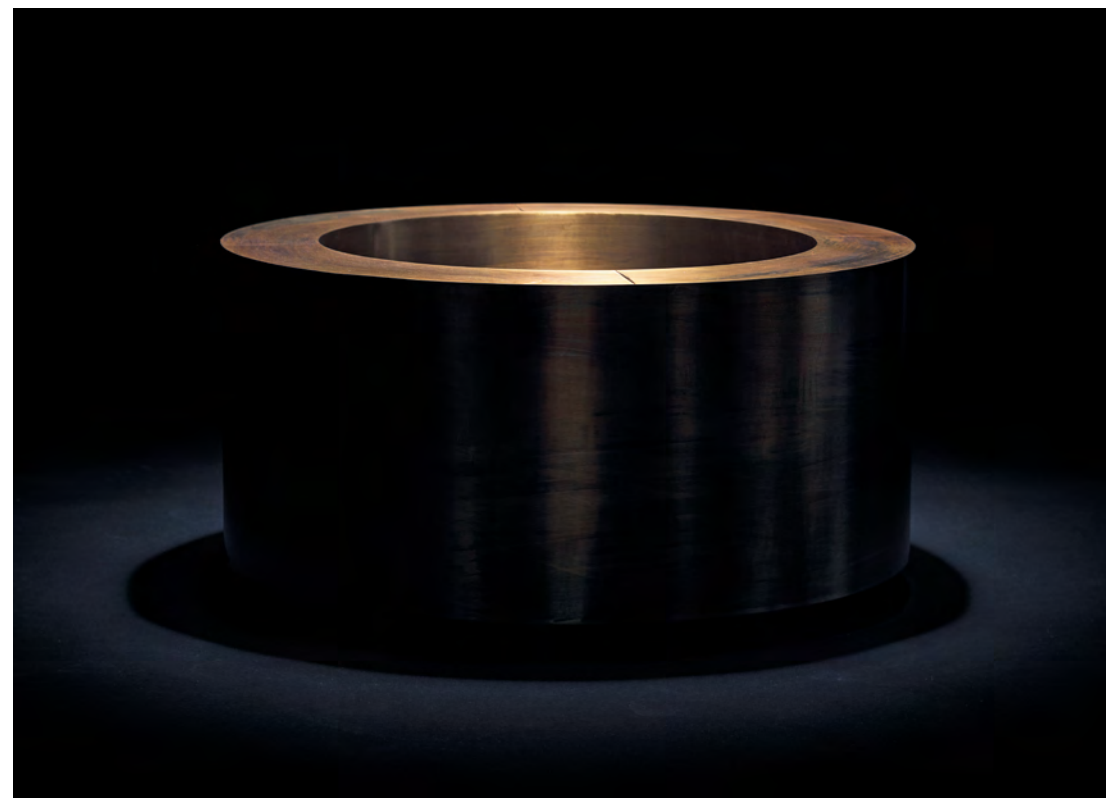

LVIV

Brass Planter

LVIV pots are handmade in Europe. Our production combines the highest standards both in technique and materials. The result is a unique object, suitable for private and public spaces.

The 01, our first model is available up to 2m and the bigger models are specially designed to be handled by forklift. Due to our special light-weight design, LVIV pots are suitable for terraces and indoor decoration. For outdoor use, a stainless steel drainage is applied.

LVIV bvba
Terlinckstraat 39
2600 Antwerp - Belgium

www.lviv.style
info@lviv.style
+32 472 72 60 80

Brass Planter 01

LVIV presents its first model, the 01 made from brass. The 01 is available in 2 patinas and 6 sizes.

- 1 Polyester structure
- 2 Brass

- 1 Detail of hidden drainage
- 2 Stainless steel drainage