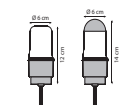

Treatment for use of stainless steel parts in marine environment on demand. Do not install energy saving bulbs on a movement detector!

Traitement pour utilisation des pièces en acier inoxydable en milieu marin sur demande.

Ne pas installer les ampoules fluorescente sur un détecteur de mouvement!

Die Behandlung für den Einsatz von Edelstahlteilen in Meeresumwelt ist auf Anfrage. Installieren Sie keine Sparbirne auf einem Bewegungsmelder!