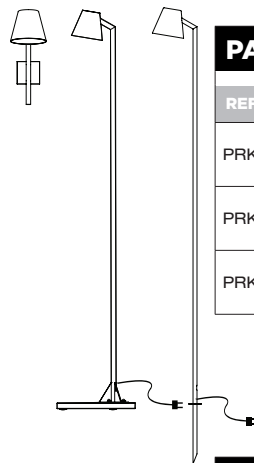

NON				
REF.	DESCRIPTION	LIGHT SOURCE		EUR ex. VAT
NONR	Non Ground - Adjustable angle Electro hand polished stainless steel - Cube in Carmine Red	Led 2,2W - Driver 250mA incl. in fixture - 390lm - 2700K 100-240V - 50/60Hz		€ 495
NONO	Non Ground - Adjustable angle Electro hand polished stainless steel - Cube in Organic Olive	Led 2,2W - Driver 250mA incl. in fixture - 390lm - 2700K 100-240V - 50/60Hz		€ 495

NON-SIDE				
REF.	DESCRIPTION	LIGHT SOURCE		EUR ex. VAT
NONS	Non-Side Electro hand polished stainless steel	Led 2,2W - Driver 250mA incl. in fixture - 300lm - 100-240V - 50/60Hz		€ 350

NORTHPOLE				
REF.	DESCRIPTION	RECOMMENDED LIGHT SOURCE (NOT INCLUDED)		EUR ex. VAT
NOR40 *	Northpole 40 cm Teak	230V/E27 - LED / FLUO max 11W		€ 295
NOR70	Northpole 70 cm Teak	230V/E27 - LED / FLUO max 11W		€ 325
REF.	DESCRIPTION	LIGHT SOURCE		EUR ex. VAT
NOR40L *	Northpole 40 cm Teak	Led 8,5W - 470lm - 3000K 230V - 50Hz		€ 405
NOR70L	Northpole 70 cm Teak	Led 8,5W - 470lm - 3000K 230V - 50Hz		€ 435
INSTALLATION OPTION				
JUB5625	Connection Box IP68 - 3x4 mm²			€ 35

OMEGA				
REF.	DESCRIPTION	RECOMMENDED LIGHT SOURCE (NOT INCLUDED)		EUR ex. VAT
OMG1D220EP	Omega Down lighter Electropolished stainless steel	230V /GU10-LED 5W / Flat Optic		€ 225
OMG2D220EP	Omega Up & Down lighter Electropolished stainless steel	230V /GU10-LED 5W / Flat Optic		€ 350

PARKER				
REF.	DESCRIPTION	LIGHT SOURCE		EUR ex. VAT
PRKW	Paker Wall - Powered Antique brass	Led 3W - Driver 350mA incl. in fixture - 450lm - 2700K 100-240V - 50/60Hz		€ 565
PRKF	Paker Flood - Powered - Granite base incl. Antique brass	Led 3W - Driver 350mA incl. 450lm - 2700K 100-240V - 50/60Hz		€ 1.085
PRKP	Paker Path - Powered - Granite base incl. Antique brass	Led 3W - Driver 350mA incl. in fixture - 450lm - 2700K 100-240V - 50/60Hz		€ 885

PRATO				
REF.	DESCRIPTION	LIGHT SOURCE		EUR ex. VAT
PRTWW *	Prato Wall Aluminium powder coated white	Led 5,8W - Driver 500mA incl. in fixture - 540lm - 3000K 100-240V - 50/60Hz		€ 375
PRTWS *	Prato Wall Aluminium powder coated sand	Led 5,8W - Driver 500mA incl. in fixture - 540lm - 3000K 100-240V - 50/60Hz		€ 375