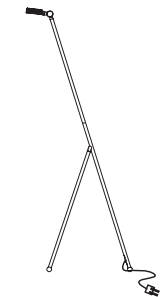

SPIKY				
REF.	DESCRIPTION	LIGHT SOURCE		EUR ex. VAT
SPK	Spiky 10 x 100 cm - Powered Antique brass	Led 3W - 450lm - 2700K	CE	€ 295
SPKG	Spiky Ground 10 x 40 cm - Powered Antique brass	Led 3W - 450lm - 2700K	CE	€ 245
REQUIRED				
LEDCONKIT	IP68 LED Driver 350mA 9W 100-240V 50-60Hz + Connection box JUB5625 + Junction Box JUB5630		CE	€ 90
OR				
DRI1	IP68 LED Driver 350mA 9W 100-240V 50-60Hz		CE	€ 40

SPIKY LOUNGE				
REF.	DESCRIPTION	LIGHT SOURCE		EUR ex. VAT
SPL	Spiky Floor Lamp - Powered Antique Brass	Led 3W - Driver 350mA incl. in fixture - 450lm - 2700K 100-240V - 50/60Hz	CE	€ 635