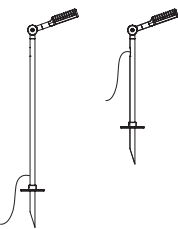

SPIKY				
REF.	DESCRIPTION	LIGHT SOURCE		EUR ex. VAT
SPK	Spiky 10 x 100 cm - Powered Antique brass	Led 3W - 450lm - 2700K	CE	€ 295
SPKG	Spiky Ground 10 x 40 cm - Powered Antique brass	Led 3W - 450lm - 2700K	CE	€ 245
REQUIRED				
LEDCONKIT	IP68 LED Driver 350mA 9W 100-240V 50-60Hz + Connection box JUB5625 + Junction Box JUB5630		CE	€ 90
OR				
DRI1	IP68 LED Driver 350mA 9W 100-240V 50-60Hz		CE	€ 40

SPIKY LOUNGE				
REF.	DESCRIPTION	LIGHT SOURCE		EUR ex. VAT
SPL	Spiky Floor Lamp - Powered Antique Brass	Led 3W - Driver 350mA incl. in fixture - 450lm - 2700K 100-240V - 50/60Hz	CE	€ 635