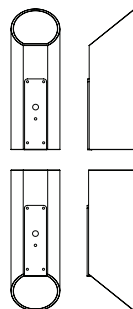

MOSO WALL UP & DOWN				
REF.	DESCRIPTION	LIGHT SOURCE		EUR ex. VAT
MSOWUW	Moso Wall Up - Adjustable Beam Porcelain White	Led 3W - Driver 350mA incl. in fixture - 450lm - 2700K 100-240V - 50/60Hz	CE IP55 A ⊕ ⚡	€ 325
MSOWUB	Moso Wall Up - Adjustable Beam Porcelain Black	Led 3W - Driver 350mA incl. in fixture - 450lm - 2700K 100-240V - 50/60Hz	CE IP55 A ⊕ ⚡	€ 325
MSOWUNB	Moso Wall Up - Adjustable Beam Porcelain Night Blue	Led 3W - Driver 350mA incl. in fixture - 450lm - 2700K 100-240V - 50/60Hz	CE IP55 A ⊕ ⚡	€ 325
MSOWDW	Moso Wall Down - Adjustable Beam Porcelain White	Led 3W - Driver 350mA incl. in fixture - 450lm - 2700K 100-240V - 50/60Hz	CE IP55 A ⊕ ⚡	€ 325
MSOWDB	Moso Wall Down - Adjustable Beam Porcelain Black	Led 3W - Driver 350mA incl. in fixture - 450lm - 2700K 100-240V - 50/60Hz	CE IP55 A ⊕ ⚡	€ 325
MSOWDNB	Moso Wall Down - Adjustable Beam Porcelain Night Blue	Led 3W - Driver 350mA incl. in fixture - 450lm - 2700K 100-240V - 50/60Hz	CE IP55 A ⊕ ⚡	€ 325