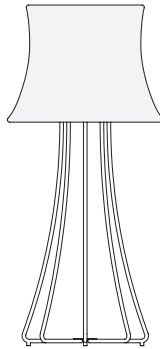

**ADDITIONAL
 INFORMATION**

21	Accessories
09	Dome Glass Varieties

3D				
REF.	DESCRIPTION	RECOMMENDED LIGHT SOURCE (NOT INCLUDED)		EUR ex. VAT
3D	3D Floor Lamp - Aluminium powder coated white frame - Shade in 3D in washable Fabric	230V/E27 - LED / FLUO max. 11W		€ 1.185
033DBALLAST	Granite Ballast - 8Kg - Ø 40cm			€ 95