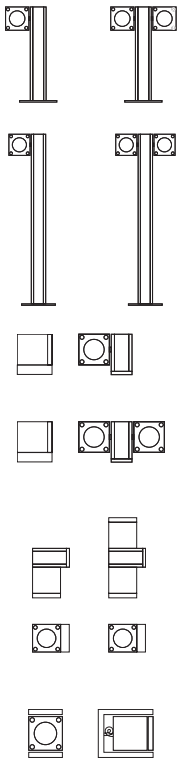

Q-BIC				
REF.	DESCRIPTION	RECOMMENDED LIGHT SOURCE (NOT INCLUDED)		EUR ex. VAT
QB301D220EP	Q-Bic 30 cm - 1 lamp - Adjustable angle 270° Electropolished stainless steel	230V /GU10-LED 5W / Flat Optic		€ 360
QB302D220EP	Q-Bic 30 cm - 2 lamps - Adjustable angle 270° Electropolished stainless steel	230V /GU10-LED 5W / Flat Optic		€ 535
QB601D220EP	Q-Bic 60 cm - 1 lamp - Adjustable angle 270° Electropolished stainless steel	230V /GU10-LED 5W / Flat Optic		€ 485
QB602D220EP	Q-Bic 60 cm - 2 lamps - Adjustable angle 270° Electropolished stainless steel	230V /GU10-LED 5W / Flat Optic		€ 660
INSTALLATION OPTION				
JUB5625	Connection Box IP68 - 3x4 mm²			€ 35
QBG1D220EP	Q-Bic Floor - 1 lamp - Adjustable angle 270° Electropolished stainless steel	230V /GU10-LED 5W / Flat Optic		€ 290
QBG2D220EP	Q-Bic Floor - 2 lamps - Adjustable angle 270° Electropolished stainless steel	230V /GU10-LED 5W / Flat Optic		€ 465
QBW1D220EP	Q-Bic Wall - 1 lamp - Not adjustable Electropolished stainless steel	230V /GU10-LED 5W / Flat Optic		€ 290
QBW2D220EP	Q-Bic Wall - 2 lamps - Not adjustable Electropolished stainless steel	230V /GU10-LED 5W / Flat Optic		€ 465
QBWVD220EP	Q-Bic Wall - 1 lamp - Adjustable angle 90° Electropolished stainless steel	230V /GU10-LED 5W / Flat Optic		€ 285

ROPY				
REF.	DESCRIPTION	LIGHT SOURCE		EUR ex. VAT
RPYTBAB	Ropy Table 25 cm Aluminium powder coated frame anthracite + Polyolefin ropes black	Solar Led 1W + USB charging 150lm - 2700K		€ 365
RPYTBGG	Ropy Table 25 cm Aluminium powder coated frame green + Polyolefin ropes green	Solar Led 1W + USB charging 150lm - 2700K		€ 365
RPYTBSD	Ropy Table 25 cm Aluminium powder coated frame sand + Polyolefin ropes desert	Solar Led 1W + USB charging 150lm - 2700K		€ 365
RPY040AB	Ropy 40 cm Aluminium powder coated frame anthracite + Polyolefin ropes black	Solar Led 2,6W + USB charging 400lm - 2700K		€ 465
RPY040GG	Ropy 40 cm Aluminium powder coated frame green + Polyolefin ropes green	Solar Led 2,6W + USB charging 400lm - 2700K		€ 465
RPY040SD	Ropy 40 cm Aluminium powder coated frame sand + Polyolefin ropes desert	Solar Led 2,6W + USB charging 400lm - 2700K		€ 465

RUSTY				
REF.	DESCRIPTION	RECOMMENDED LIGHT SOURCE (NOT INCLUDED)		EUR ex. VAT
RUS40	Rusty 40 cm Cast Iron	230V/E27 - LED / FLUO max 11W		€ 195
RUS70	Rusty 70 cm Cast Iron	230V/E27 - LED / FLUO max 11W		€ 275
REF.	DESCRIPTION	LIGHT SOURCE		EUR ex. VAT
RUS40L	Rusty 40 cm Cast Iron	Led 8,5W - 470lm - 3000K 230V - 50Hz		€ 305
RUS70L	Rusty 70 cm Cast Iron	Led 8,5W - 470lm - 3000K 230V - 50Hz		€ 385
INSTALLATION OPTION				
JUB5625	Connection Box IP68 - 3x4 mm²			€ 35