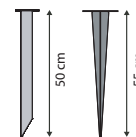

Treatment for use of stainless steel parts in marine environment on demand. Do not install energy saving bulbs on a movement detector!

Traitement pour utilisation des pièces en acier inoxydable en milieu marin sur demande.

Ne pas installer les ampoules fluorescente sur un détecteur de mouvement!

Die Behandlung für den Einsatz von Edelstahlteilen in Meeresumwelt ist auf Anfrage. Installieren Sie keine Sparbirne auf einem Bewegungsmelder!