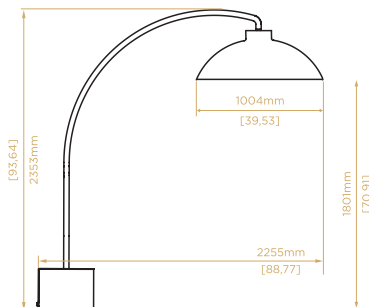

DOME® BY HEATSAIL

EN

SUMMER NIGHTS SHOULD LAST FOREVER

OUTDOOR LIGHT & HEATING

PRICE LIST SHOPS IN EURO - Valid per 01/01/2021 - Subject to changes - sales@heatsail.com

Not valid in USA, Canada & Mexcico

DOME® FREESTANDING	EX VAT
DOME® FREESTANDING BLACK/WHITE	2895
BASE IN BLACK/WHITE WITH 2 WHEELS INCLUDED	
OPTIONS	
BLUETOOTH SPEAKERS	330
RAL	330
HT +25% HEAT	330
DOME® PROTECTIVE COVER	248
195 EXTRA LENGTH (180 - 195)	83
2 ADDITIONAL WHEELS	83
EXTRA WEIGHT - PACKAGE OF STEEL - 6 PLATES FOR DOME® / 5 PLATES FOR DOME® + BLUETOOTH MUSIC	83
DOME® PENDANT	
DOME® PENDANT BLACK/WHITE WALL BRACKET INCLUDED	2895
DOME® PENDANT BLACK/WHITE STEM INCLUDED > MAX. HEIGHT CEILING 3M62	2440
OPTIONS	
RAL	330
HT +25% EXTRA HEAT	330
DOME® BLACK LABEL LIMITED EDITION	
DOME®	3720
OPTIONS	
INCLUDED HT +25%, 4 WHEELS & PROTECTIVE COVER	

TECHNICAL SPECIFICATIONS

ENERGY

Consumption 3,22 kw/h
Infra-red heat 3100 Watt
Lighting 120 Watt

UK VERSION

Consumption 2,97 kw/h
Infra-red heat 2850 Watt
Lighting 120 Watt

DIMENSIONS

Diameter hood 100cm
Hood height 50cm
Base 43x43x32cm

B290

Infra-red heat
Lighting

3000 Watt
6 x 16 Watt

Electrical requirements

Fuse
Wiring

16 amp
3 x 2,5 mm²

B390

Infra-red heat
Lighting

Fuse
Wiring

20 amp
5 x 2,5 mm² or
(2x) 3 x 2,5 mm²